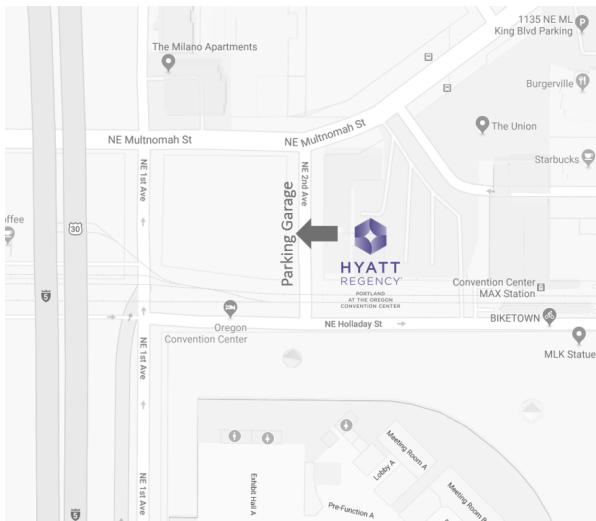

**HYATT
REGENCY™**
PORTLAND
AT THE OREGON
CONVENTION CENTER

PARKING

The Hyatt Regency Portland's Self-Parking Garage is located on NE 2nd Ave between NE Multnomah Street and NE Holladay Street:

VALET PARKING

387—Dedicated Hotel Parking Spots
411—Total Number of Spots in Parking Garage

PUBLIC PARKING LOCATED NEAR HYATT REGENCY PORTLAND